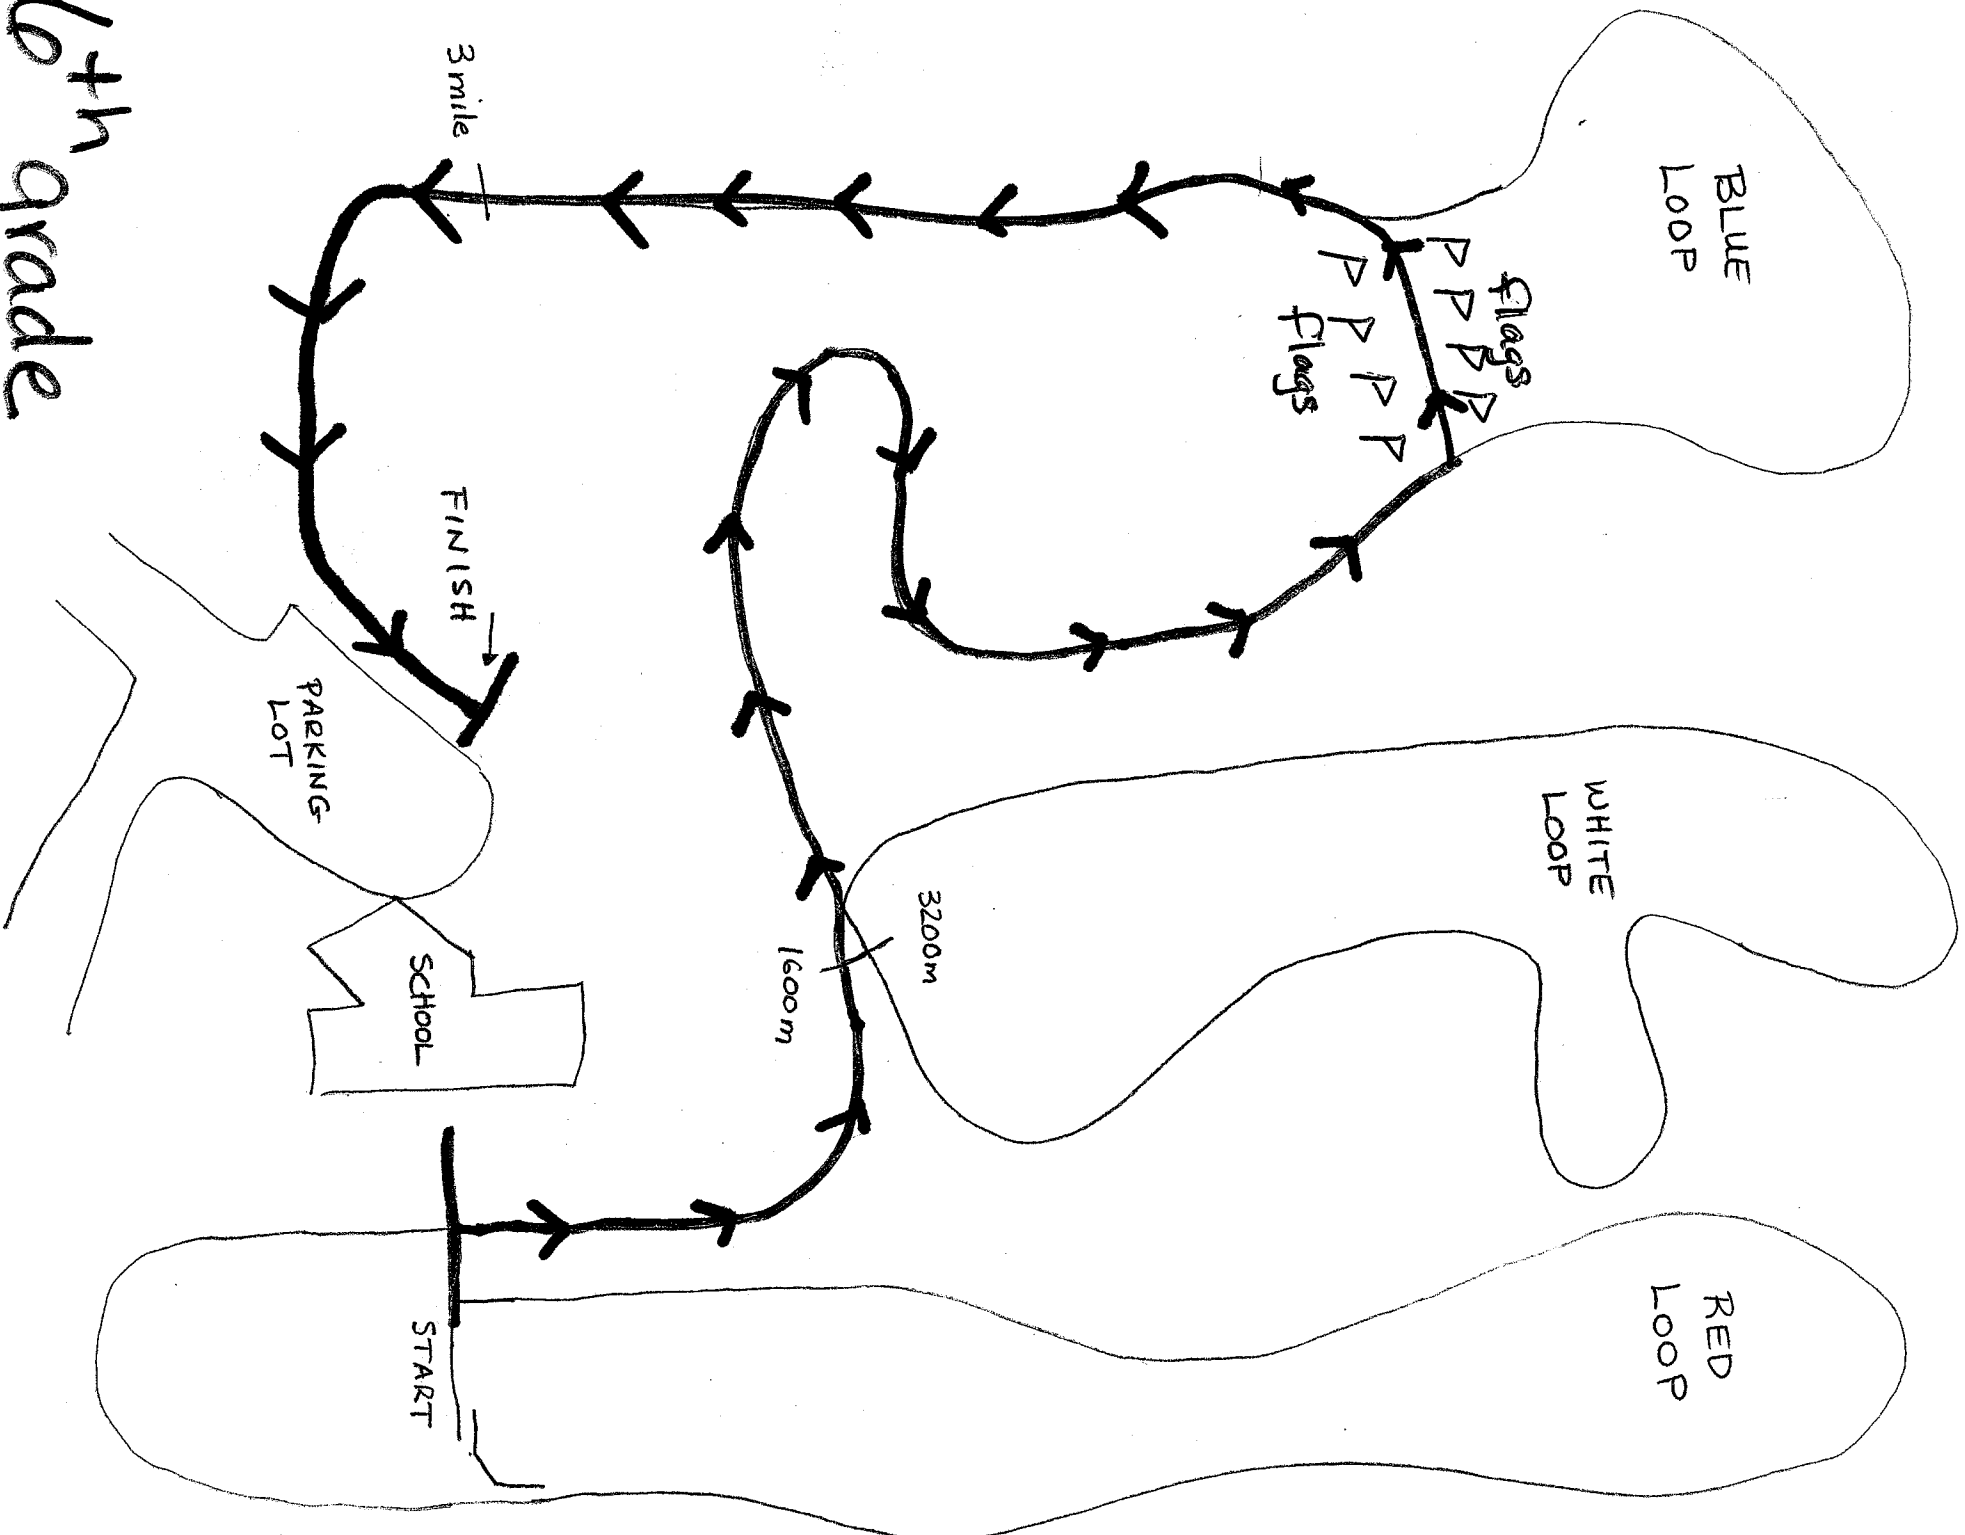

BLUE LOOP

WHITE LOOP

RED LOOP

Do NOT FOLLOW FLAGS on cut-off for MS+6gr

3200m

1600m

3 mile

FINISH

START

PARKING LOT

SCHOOL

HS MAP
Red-White-Blue

6th grade

MMS Course